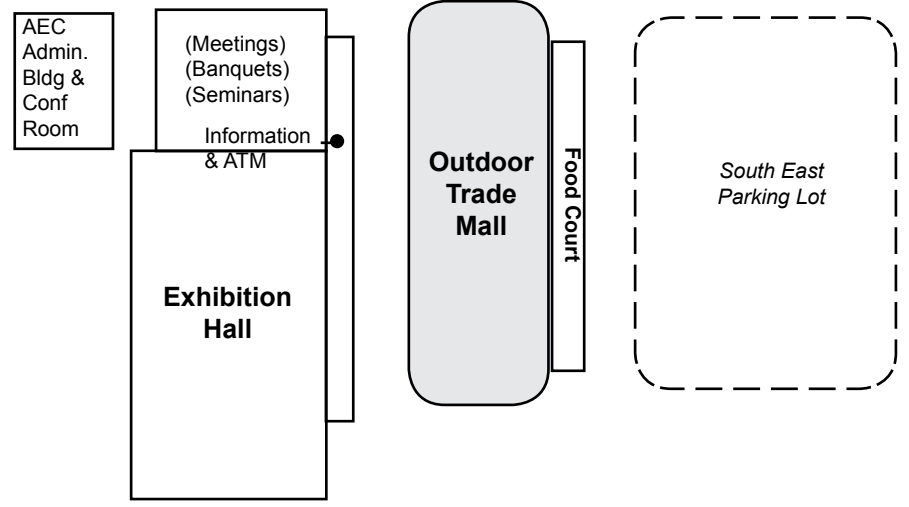

WORLD DAIRY EXPO Grounds Map

John Nolen Dr

John Nolen Exit

Olin Ave Entrance

Fairgrounds Drive

Rusk Ave. Entrance

Rusk Avenue

Rimrock Road