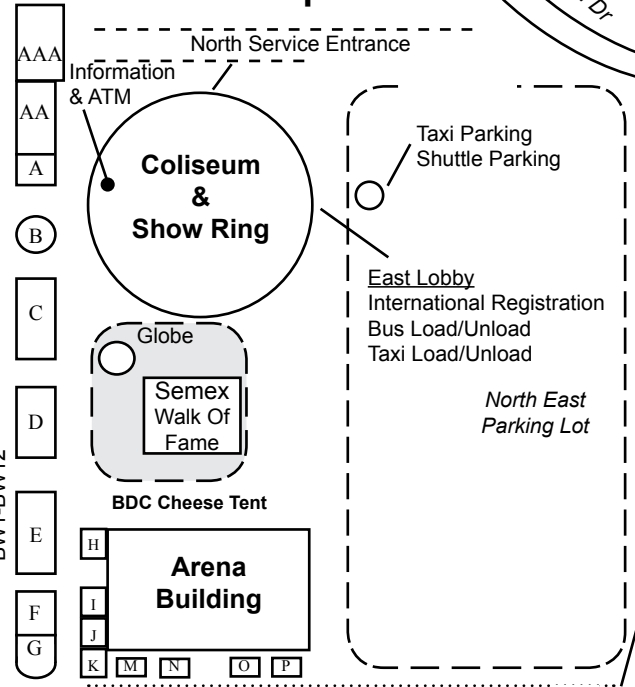

WORLD DAIRY EXPO Grounds Map

John Nolen Dr

John Nolen Exit

Olin Ave Entrance

Fairgrounds Drive

Rusk Ave. Entrance

Rusk Avenue

Rimrock Road

Hwys 12, 18 & 151

Rimrock Road Exit